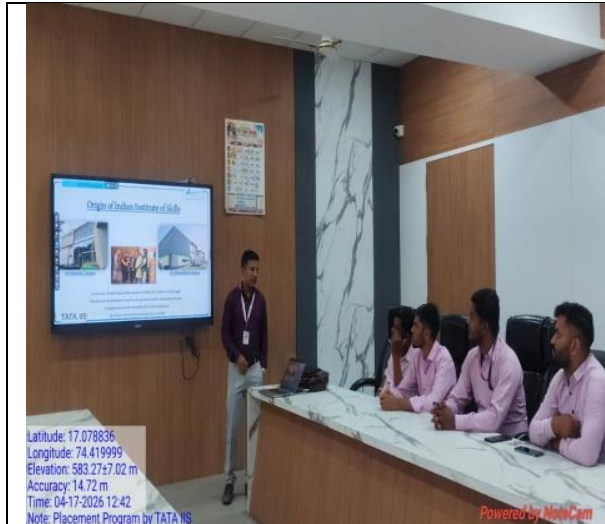

**Dr. Patangrao Kadam Mahavidyalaya Ramanandnagar (Burli)**

**Placement Cell, in collaboration with IQAC,**

**organized**

**Placement Counseling Workshop by TATA IIS**

A Placement Counseling Workshop was organized at Rayat Shikshan Sanstha's Dr. Patangrao Kadam Mahavidyalaya, Ramanandnagar (Burli) on 17th April 2026. The workshop aimed to guide students regarding career opportunities, placement preparation, and the skills required to succeed in the recruitment process.

The resource person for the workshop was Dr. Sachin Sawant, Lead Manager, TATA IIS, who shared valuable insights on career planning, employability skills, resume building, interview techniques, group discussions, and professional communication. He encouraged students to develop confidence, improve their soft skills, and stay updated with industry requirements to enhance their career prospects. The session was highly interactive, with students actively participating by asking questions and engaging in discussions. The practical guidance provided by the resource person helped students understand the expectations of employers and the importance of continuous skill development.

A total of 40 students benefited from the workshop. The program was informative, motivating, and proved to be highly beneficial for students preparing for placements and future career opportunities.

Benificaries-34
-----------------